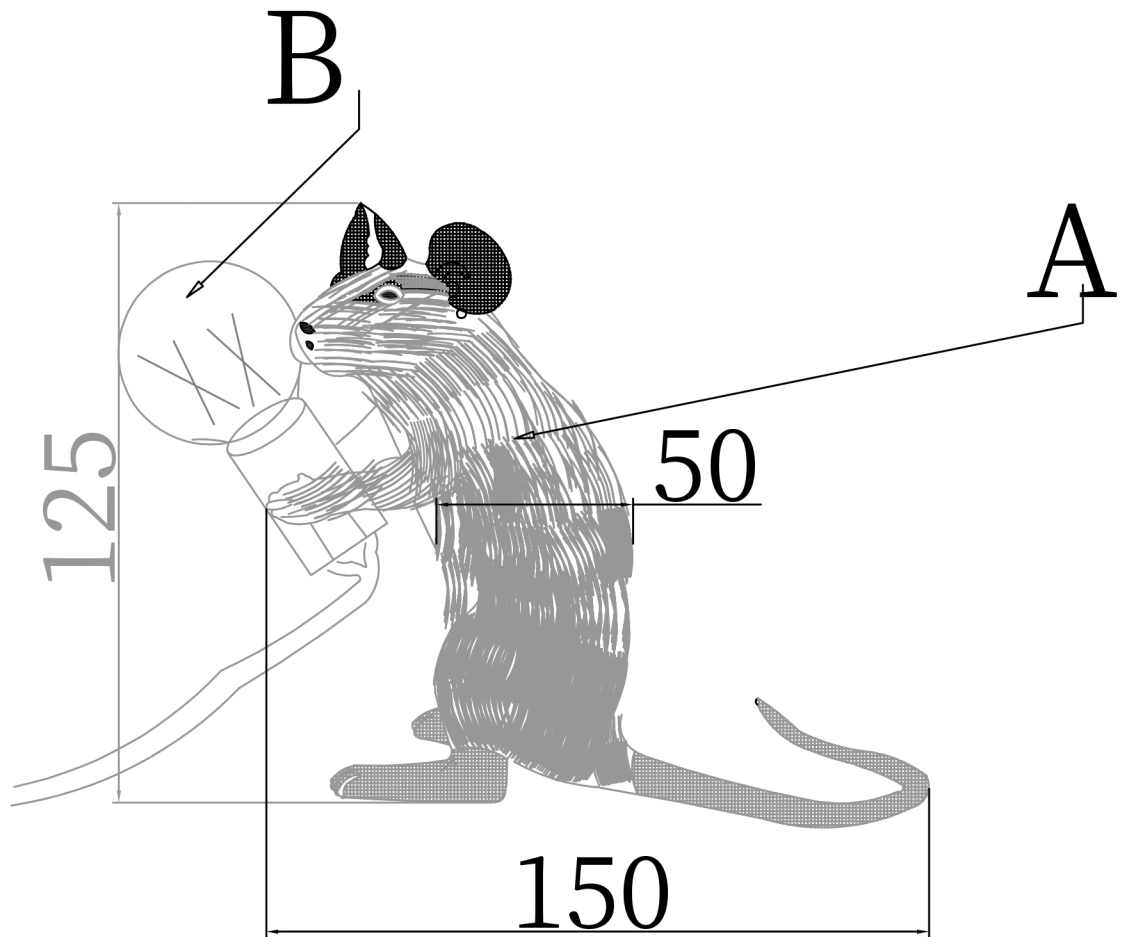

INSTALLATION GUIDE - WM8004

(A) Mouse Lamp Body

(B) Bulb

No assembly!

INSTALLATION GUIDE - WM8004

(A) Mouse Lamp Body

(B) Bulb

No assembly!

INSTALLATION GUIDE - WM8004

(A) Mouse Lamp Body

(B) Bulb

No assembly!