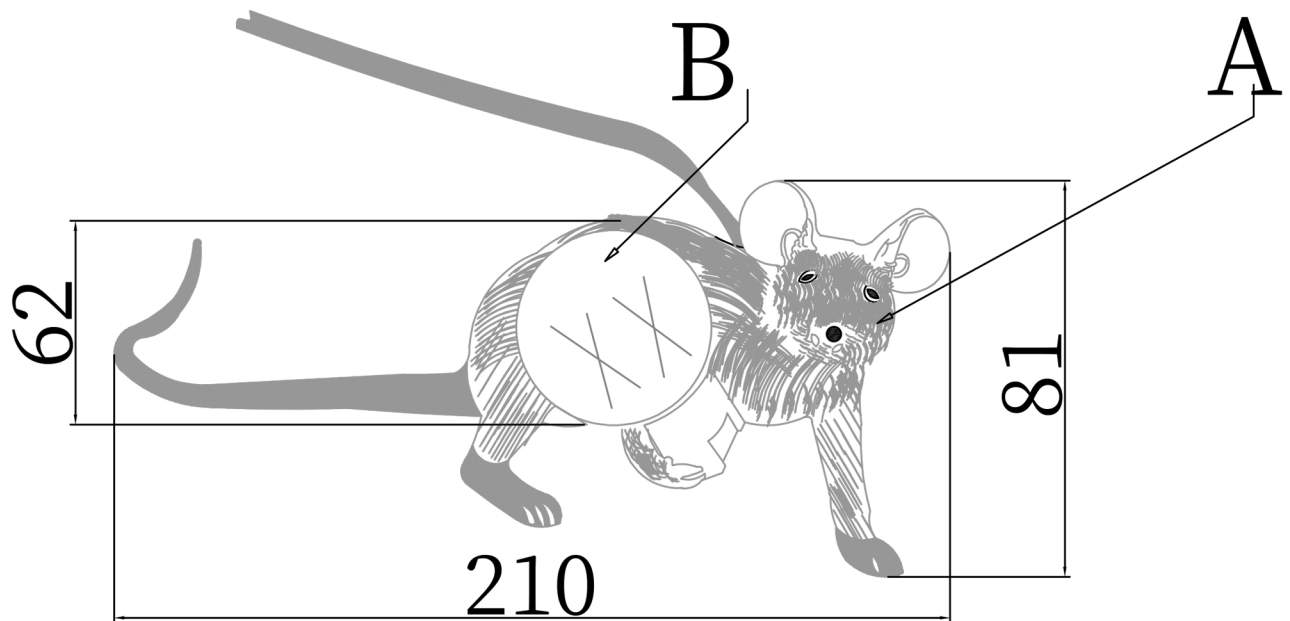

INSTALLATION GUIDE - WM8004

(A) Mouse Lamp Body

(B) Bulb

No assembly!

INSTALLATION GUIDE - WM8004

(A) Mouse Lamp Body

(B) Bulb

No assembly!

INSTALLATION GUIDE - WM8004

(A) Mouse Lamp Body

(B) Bulb

No assembly!