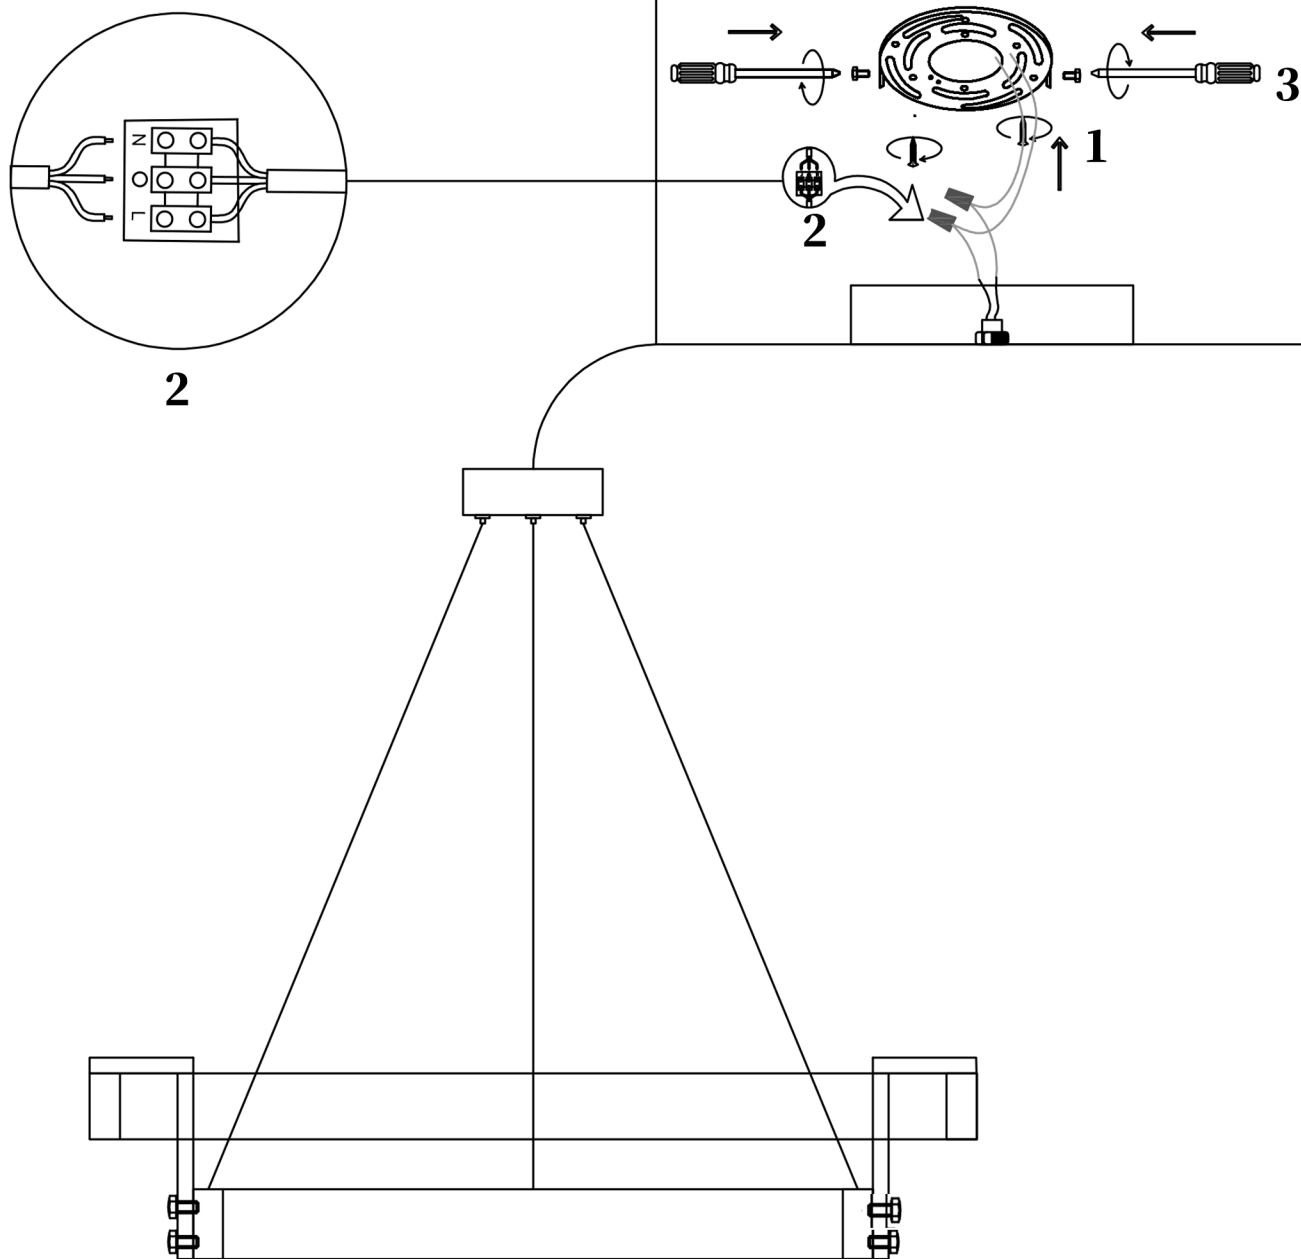

INSTALLATION GUIDE - WM2492

1. Fix the hanging board to the ceiling.

2. Connect the lamp wires to the reserved wires.

3. Fix the ceiling tray and hanging board from the side.